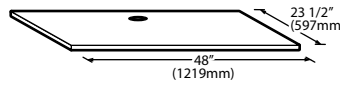

Ice-O-Matic®

Storage Bins

Dimensions

NOTES:

Approx. Shipping Weight lbs (kg): B100 191 (86.64 kg) • B120 304 (137.89 kg) • B130 334 (151.5 kg) • B150 338 (153.31 kg) • B170 390 (176.9kg) • B25 95 (43.09 kg) • B40 135 (61.24 kg) • B42 135 (61.24kg) • B55 170 (77.11kg)