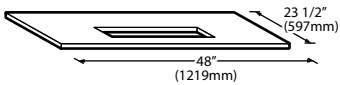

Ice-O-Matic®

Storage Bins

Dimensions

NOTES:

Approx. Shipping Weight lbs (kg): B100 191 (86.64 kg) • B120 304 (137.89 kg) • B130 334 (151.5 kg) • B150 338 (153.31 kg) • B170 390 (176.9kg) • B25 95 (43.09 kg) • B40 135 (61.24 kg) • B42 135 (61.24kg) • B55 170 (77.11kg)