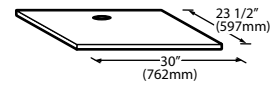

Ice-O-Matic®

Storage Bins

Dimensions

NOTES:

Approx. Shipping Weight lbs (kg): B100 191 (86.64 kg) • B120 304 (137.89 kg) • B130 334 (151.5 kg) • B150 338 (153.31 kg) • B170 390 (176.9kg) • B25 95 (43.09 kg) • B40 135 (61.24 kg) • B42 135 (61.24kg) • B55 170 (77.11kg)