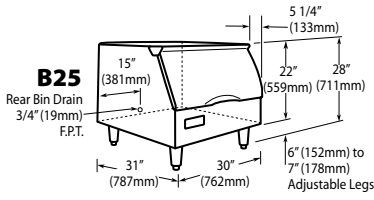

Ice-O-Matic®

Storage Bins

Dimensions

NOTES:

Approx. Shipping Weight lbs (kg): B100 191 (86.64 kg) • B120 304 (137.89 kg) • B130 334 (151.5 kg) • B150 338 (153.31 kg) • B170 390 (176.9kg) • B25 95 (43.09 kg) • B40 135 (61.24 kg) • B42 135 (61.24kg) • B55 170 (77.11kg)