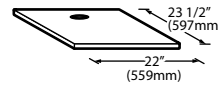

Ice-O-Matic®

Storage Bins

Dimensions

NOTES:

Approx. Shipping Weight lbs (kg): B100 191 (86.64 kg) • B120 304 (137.89 kg) • B130 334 (151.5 kg) • B150 338 (153.31 kg) • B170 390 (176.9kg) • B25 95 (43.09 kg) • B40 135 (61.24 kg) • B42 135 (61.24kg) • B55 170 (77.11kg)