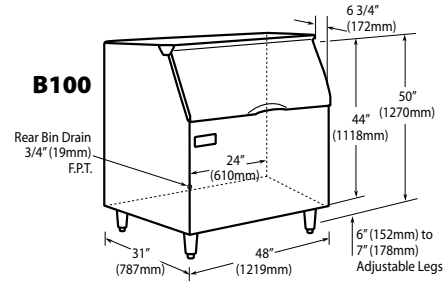

Ice-O-Matic®

Storage Bins

Dimensions

NOTES:

Approx. Shipping Weight lbs (kg): B100 191 (86.64 kg) • B120 304 (137.89 kg) • B130 334 (151.5 kg) • B150 338 (153.31 kg) • B170 390 (176.9kg) • B25 95 (43.09 kg) • B40 135 (61.24 kg) • B42 135 (61.24kg) • B55 170 (77.11kg)