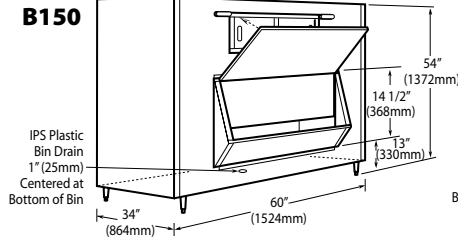

Ice-O-Matic®

Storage Bins

Dimensions

NOTES:

Approx. Shipping Weight lbs (kg): B100 191 (86.64 kg) • B120 304 (137.89 kg) • B130 334 (151.5 kg) • B150 338 (153.31 kg) • B170 390 (176.9kg) • B25 95 (43.09 kg) • B40 135 (61.24 kg) • B42 135 (61.24kg) • B55 170 (77.11kg)