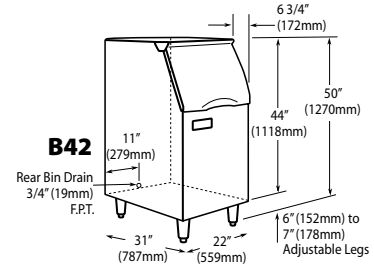

Ice-O-Matic®

Storage Bins

Dimensions

NOTES:

Approx. Shipping Weight lbs (kg): B100 191 (86.64 kg) • B120 304 (137.89 kg) • B130 334 (151.5 kg) • B150 338 (153.31 kg) • B170 390 (176.9kg) • B25 95 (43.09 kg) • B40 135 (61.24 kg) • B42 135 (61.24kg) • B55 170 (77.11kg)