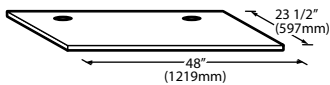

Ice-O-Matic®

Storage Bins

Dimensions

NOTES:

Approx. Shipping Weight lbs (kg): B100 191 (86.64 kg) • B120 304 (137.89 kg) • B130 334 (151.5 kg) • B150 338 (153.31 kg) • B170 390 (176.9kg) • B25 95 (43.09 kg) • B40 135 (61.24 kg) • B42 135 (61.24kg) • B55 170 (77.11kg)