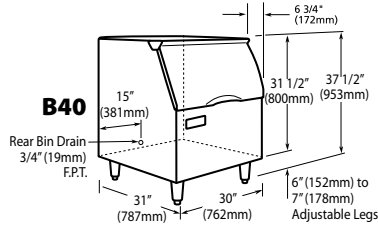

Ice-O-Matic®

Storage Bins

Dimensions

NOTES:

Approx. Shipping Weight lbs (kg): B100 191 (86.64 kg) • B120 304 (137.89 kg) • B130 334 (151.5 kg) • B150 338 (153.31 kg) • B170 390 (176.9kg) • B25 95 (43.09 kg) • B40 135 (61.24 kg) • B42 135 (61.24kg) • B55 170 (77.11kg)