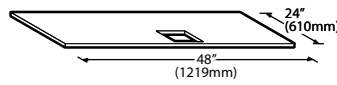

Ice-O-Matic®

Storage Bins

Dimensions

NOTES:

Approx. Shipping Weight lbs (kg): B100 191 (86.64 kg) • B120 304 (137.89 kg) • B130 334 (151.5 kg) • B150 338 (153.31 kg) • B170 390 (176.9kg) • B25 95 (43.09 kg) • B40 135 (61.24 kg) • B42 135 (61.24kg) • B55 170 (77.11kg)