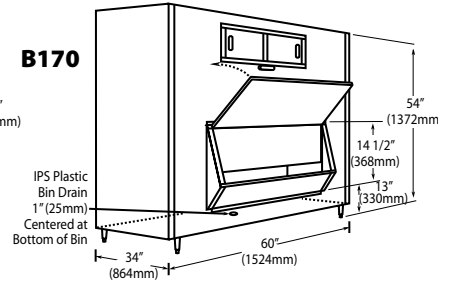

Ice-O-Matic®

Storage Bins

Dimensions

NOTES:

Approx. Shipping Weight lbs (kg): B100 191 (86.64 kg) • B120 304 (137.89 kg) • B130 334 (151.5 kg) • B150 338 (153.31 kg) • B170 390 (176.9kg) • B25 95 (43.09 kg) • B40 135 (61.24 kg) • B42 135 (61.24kg) • B55 170 (77.11kg)