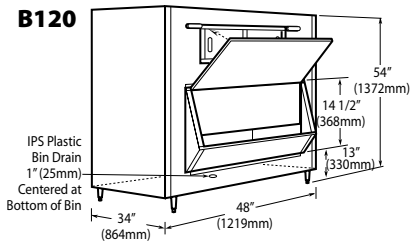

Ice-O-Matic®

Storage Bins

Dimensions

NOTES:

Approx. Shipping Weight lbs (kg): B100 191 (86.64 kg) • B120 304 (137.89 kg) • B130 334 (151.5 kg) • B150 338 (153.31 kg) • B170 390 (176.9kg) • B25 95 (43.09 kg) • B40 135 (61.24 kg) • B42 135 (61.24kg) • B55 170 (77.11kg)