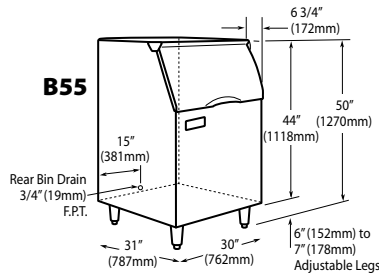

Ice-O-Matic®

Storage Bins

Dimensions

NOTES:

Approx. Shipping Weight lbs (kg): B100 191 (86.64 kg) • B120 304 (137.89 kg) • B130 334 (151.5 kg) • B150 338 (153.31 kg) • B170 390 (176.9kg) • B25 95 (43.09 kg) • B40 135 (61.24 kg) • B42 135 (61.24kg) • B55 170 (77.11kg)